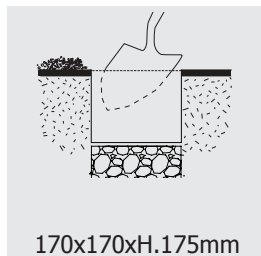

Nuova cassaforma per articoli

BEA, CLIO, GEMMA, PETRA, VEGA

Revised installation boxes for

BEA, CLIO, GEMMA, PETRA, VEGA

Nueva carcasa de empotrar para modelos

BEA, CLIO, GEMMA, PETRA, VEGA

BEA