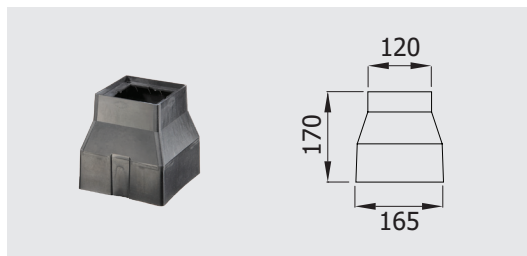

Nuova cassaforma per articoli

BEA, CLIO, GEMMA, PETRA, VEGA

Revised installation boxes for

BEA, CLIO, GEMMA, PETRA, VEGA

Nueva carcasa de empotrar para modelos

BEA, CLIO, GEMMA, PETRA, VEGA

BEA